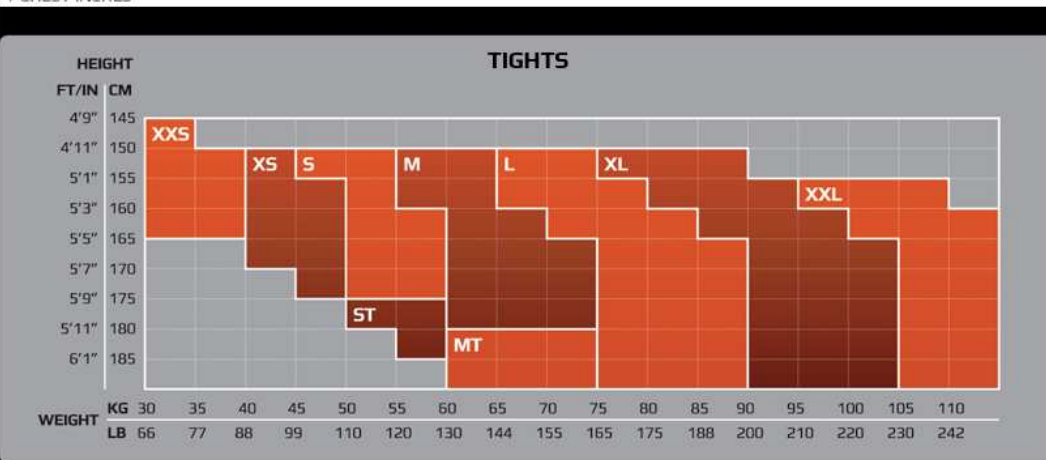

MENS TIGHTS + SHORTS

MENS TOPS

WOMENS TOPS

COMPRESSION SOCK, CALF GUARDS + CALF SLEEVES

USA	Mens	8-10.5	10-12.5	12-14+
4-6.5	6-8.5	8-10.5	10-12.5	12-14+
USA	Womens	8-10.5	10-12.5	12-14+
4-6.5	6-8.5	8-10.5	10-12.5	12-14+
Europe		41-44	43-46.5	46-48.5
35.5-38.5	38-42	41-44	43-46.5	46-48.5

USA	Mens	8-10.5	10-12.5	12-14+
4-6.5	6-8.5	8-10.5	10-12.5	12-14+
Womens		8-10.5	10-12.5	12-14+
5-5.8	7.5-10	9.5-12	11-14	13-15.5+
EUROPE		41-44	43-46.5	46-48.5+
35.5-38.5	38-42	41-44	43-46.5	46-48.5+

COMPRESSION LEGGINGS