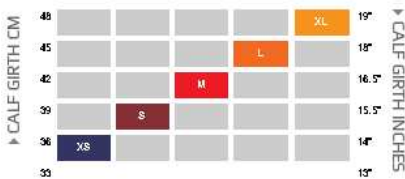

MENS TIGHTS + SHORTS

MENS TOPS

WOMENS TOPS

COMPRESSION SOCK, CALF GUARDS + CALF SLEEVES

USA	Mens	8-10.5	10-12.5	12-14+
4-6.5	6-8.5	8-10.5	10-12.5	12-14+
USA	Womens	8-10.5	10-12.5	12-14+
4-6.5	6-8.5	8-10.5	10-12.5	12-14+
Europe		41-44	43-46.5	46-48.5
35.5-38.5	38-42	41-44	43-46.5	46-48.5

USA	Mens	8-10.5	10-12.5	12-14+
4-6.5	6-8.5	8-10.5	10-12.5	12-14+
Womens		8-10.5	10-12.5	12-14+
5-5.8	7.5-10	9.5-12	11-14	13-15.5+
EUROPE		41-44	43-46.5	46-48.5+
35.5-38.5	38-42	41-44	43-46.5	46-48.5+

COMPRESSION LEGGINGS