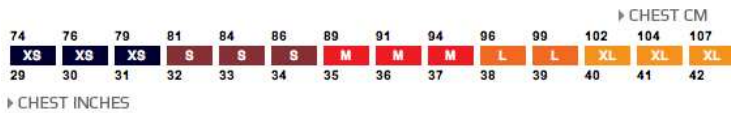

MENS TIGHTS + SHORTS

MENS TOPS

WOMENS TOPS

COMPRESSION SOCK, CALF GUARDS + CALF SLEEVES

USA	Mens	8-10.5	10-12.5	12-14+
4-6.5	6-8.5	8-10.5	10-12.5	12-14+
USA	Womens	8-10.5	10-12.5	12-14+
4-6.5	6-8.5	8-10.5	10-12.5	12-14+
Europe		41-44	43-46.5	46-48.5
35.5-38.5	38-42	41-44	43-46.5	46-48.5

USA	Mens	8-10.5	10-12.5	12-14+
4-6.5	6-8.5	8-10.5	10-12.5	12-14+
Womens		8-10.5	10-12.5	12-14+
5-5.8	7.5-10	9.5-12	11-14	13-15.5+
EUROPE		41-44	43-46.5	46-48.5+
35.5-38.5	38-42	41-44	43-46.5	46-48.5+

COMPRESSION LEGGINGS