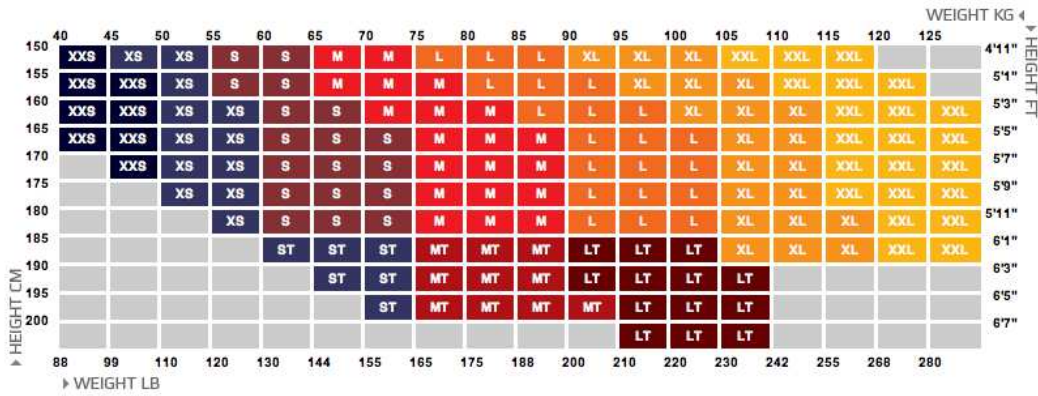

MENS TIGHTS + SHORTS

MENS TOPS

WOMENS TOPS

COMPRESSION SOCK, CALF GUARDS + CALF SLEEVES

USA	Mens	8-10.5	10-12.5	12-14+
4-6.5	6-8.5	8-10.5	10-12.5	12-14+
USA	Womens	8-10.5	10-12.5	12-14+
4-6.5	6-8.5	8-10.5	10-12.5	12-14+
Europe		41-44	43-46.5	46-48.5
35.5-38.5	38-42	41-44	43-46.5	46-48.5

USA	Mens	8-10.5	10-12.5	12-14+
4-6.5	6-8.5	8-10.5	10-12.5	12-14+
Womens		8-10.5	10-12.5	12-14+
5-5.8	7.5-10	9.5-12	11-14	13-15.5+
EUROPE		41-44	43-46.5	46-48.5+
35.5-38.5	38-42	41-44	43-46.5	46-48.5+

COMPRESSION LEGGINGS