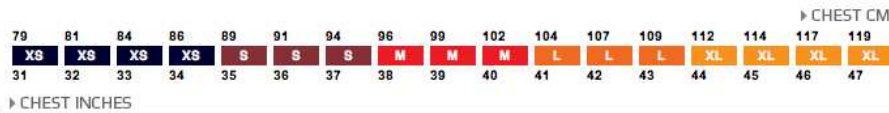

MENS TIGHTS + SHORTS

MENS TOPS

WOMENS TOPS

COMPRESSION SOCK, CALF GUARDS + CALF SLEEVES

USA	Mens	8-10.5	10-12.5	12-14+
4-6.5	6-8.5	8-10.5	10-12.5	12-14+
USA	Womens	8-10.5	10-12.5	12-14+
4-6.5	6-8.5	8-10.5	10-12.5	12-14+
Europe		41-44	43-46.5	46-48.5
35.5-38.5	38-42	41-44	43-46.5	46-48.5

USA	Mens	8-10.5	10-12.5	12-14+
4-6.5	6-8.5	8-10.5	10-12.5	12-14+
Womens		8-10.5	10-12.5	12-14+
5-5.8	7.5-10	9.5-12	11-14	13-15.5+
EUROPE		41-44	43-46.5	46-48.5+
35.5-38.5	38-42	41-44	43-46.5	46-48.5+

COMPRESSION LEGGINGS